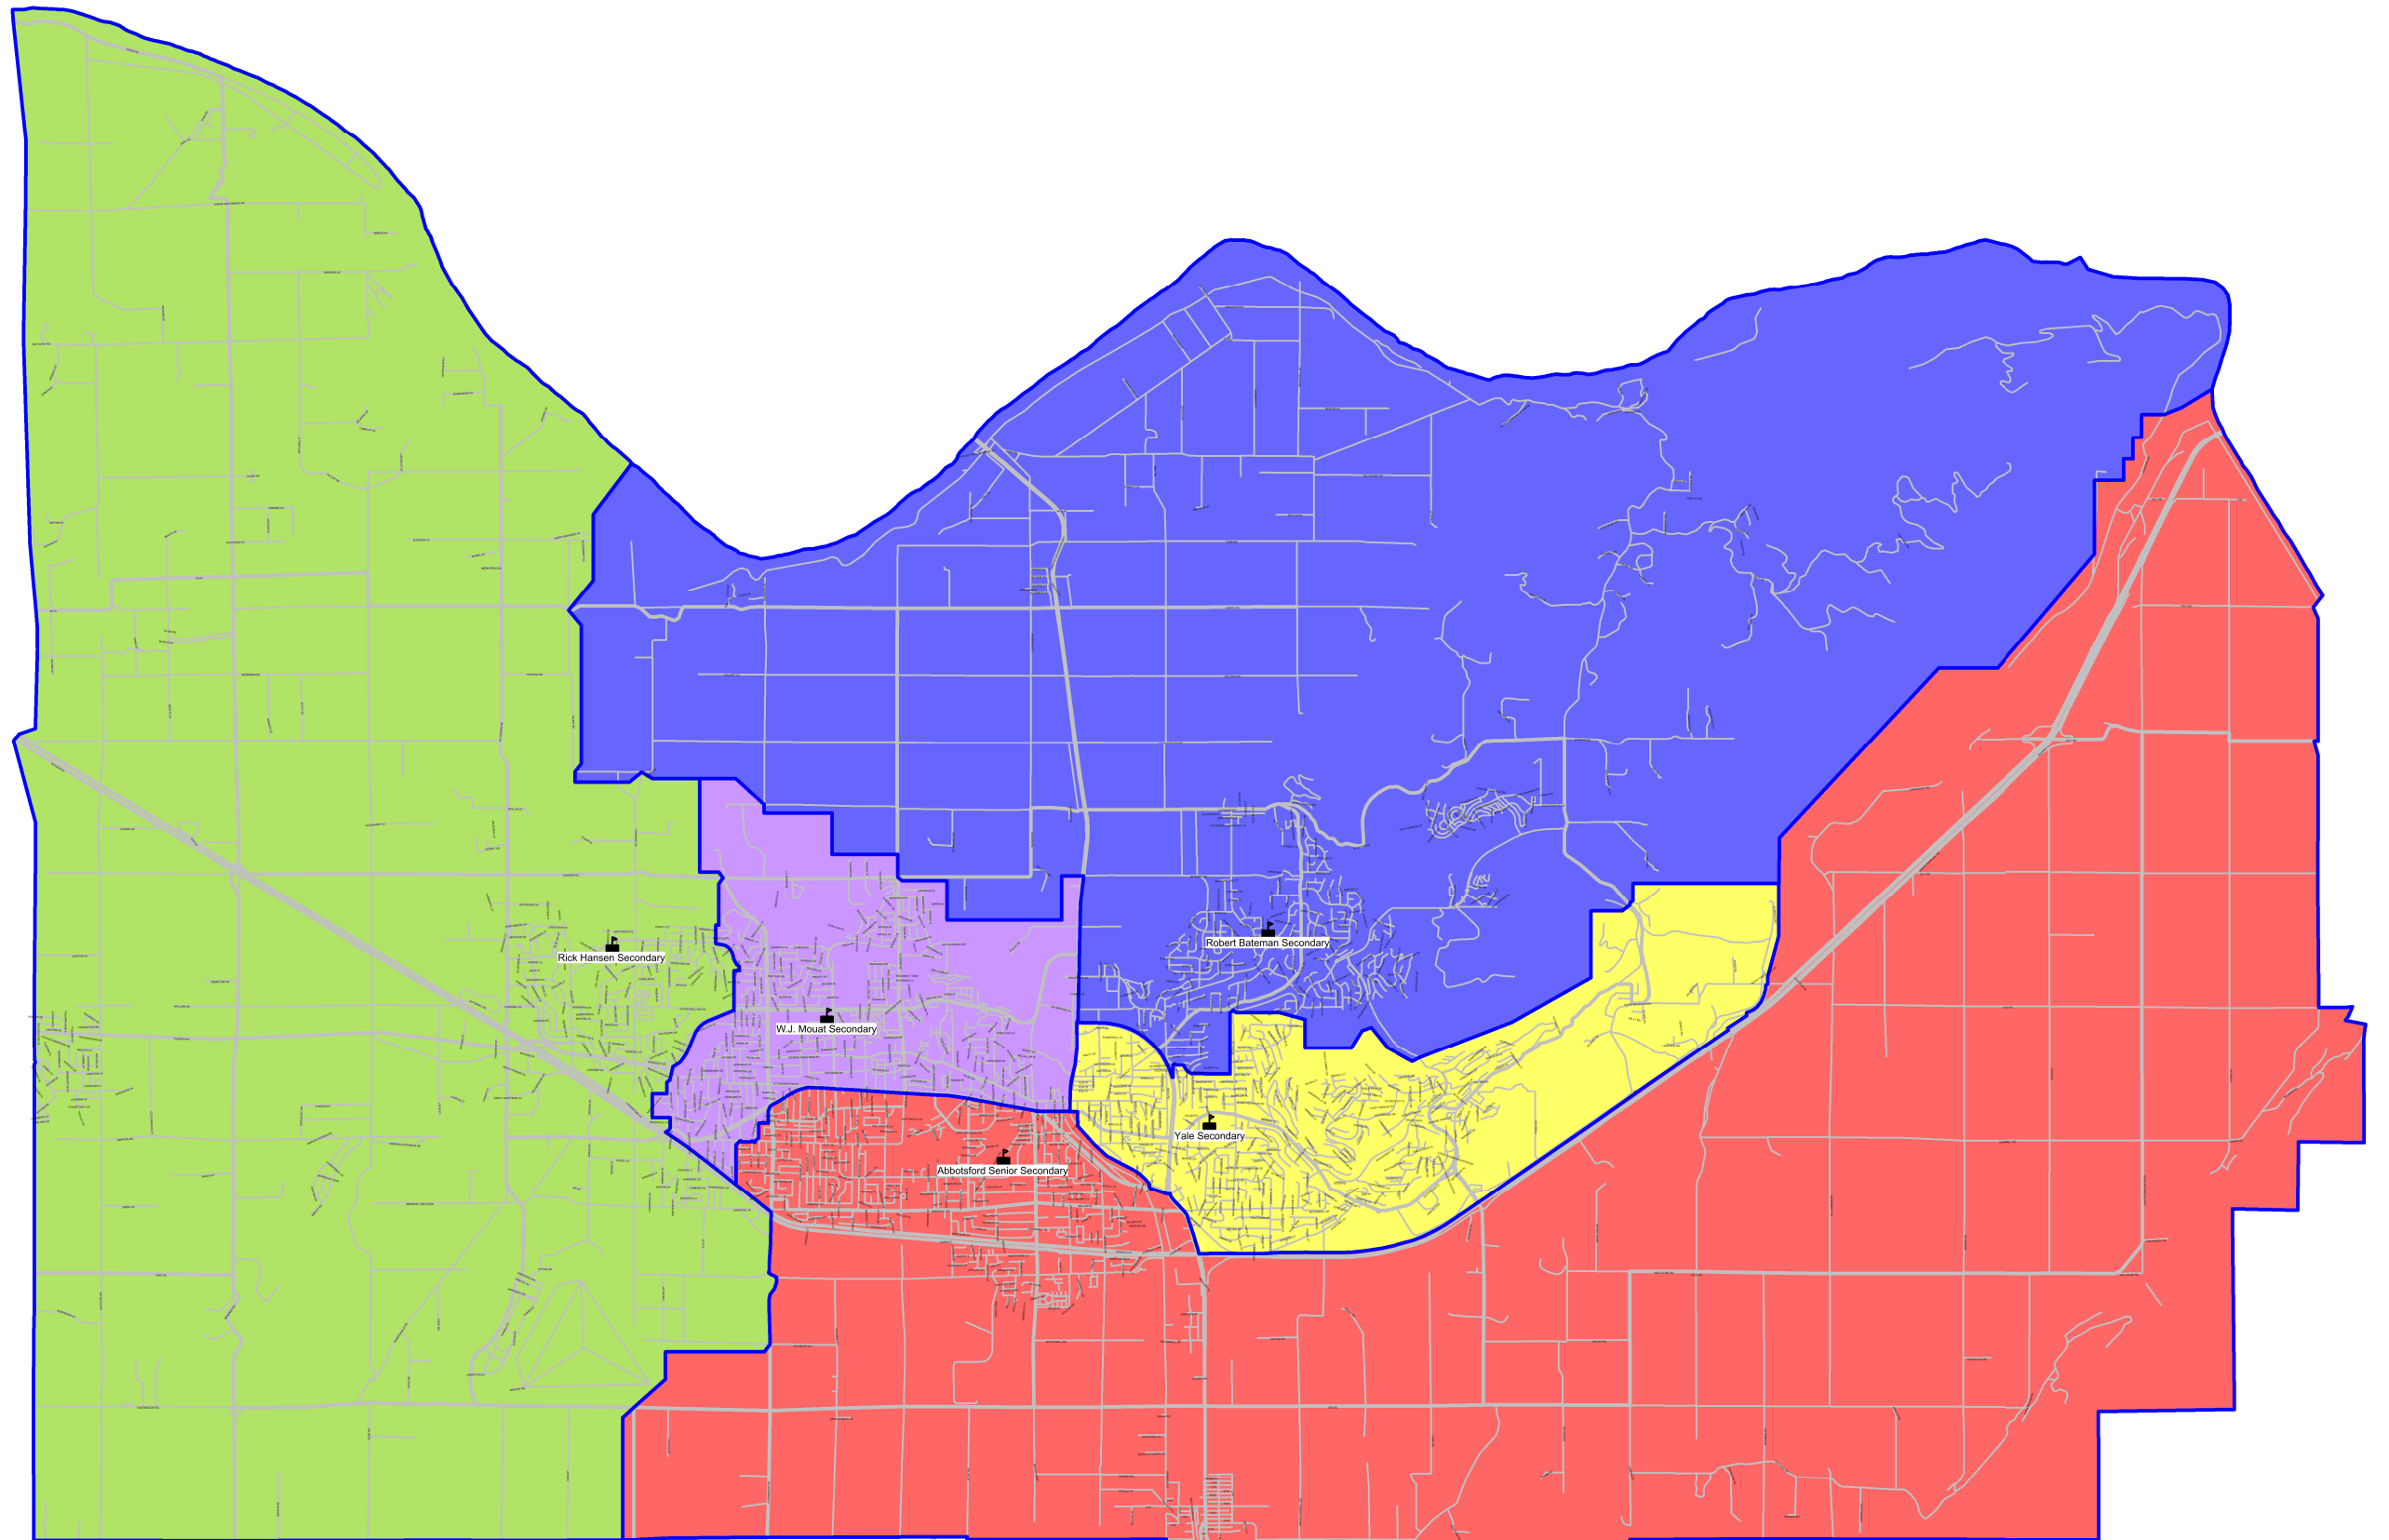

# Abbotsford School District. Regular Program Grades 9-12 Boundaries

- Abbotsford Senior Secondary
- Rick Hansen Secondary
- Robert Bateman Secondary
- W.J. Mouat Secondary
- Yale Secondary

0 2  
kilometres  
Scale: 1:85,000